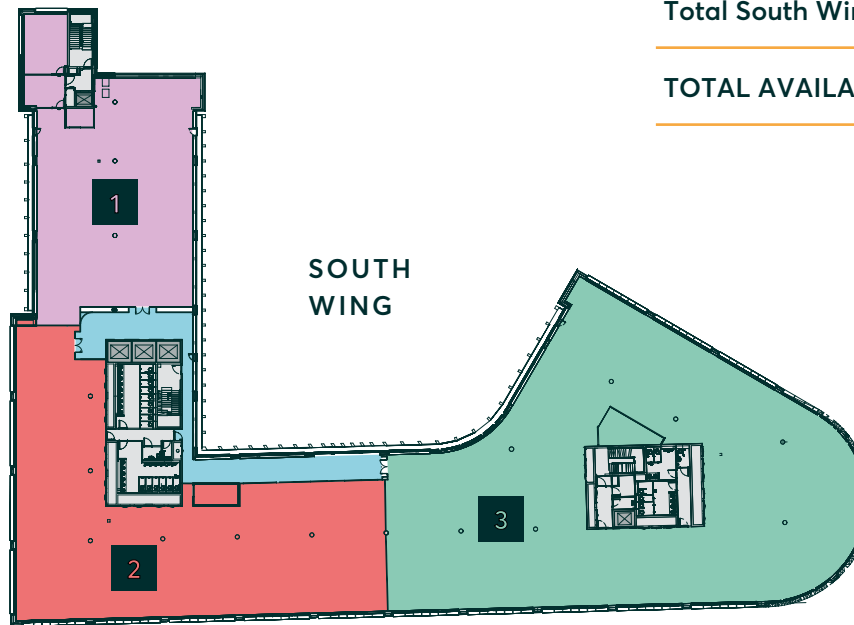

FOURTH FLOOR – 56,865 SQ FT / 5,297 SQ M

ACCOMMODATION

4TH FLOOR	SUITE	SQ FT	SQ M
North Wing		24,746	2,299
South Wing	1	6,071	564
	2	9,515	884
	3	14,972	1,391
	Lobby	1,561	145
Total South Wing		32,119	2,984
TOTAL AVAILABLE OFFICE		56,865	5,283

- North Wing ■
- South suite 1 ■
- South suite 2 ■
- South suite 3 ■
- Shared lobby ■
- Core ■

SHAFTESBURY ROAD

Floorplans not to scale.
For indicative purposes only.