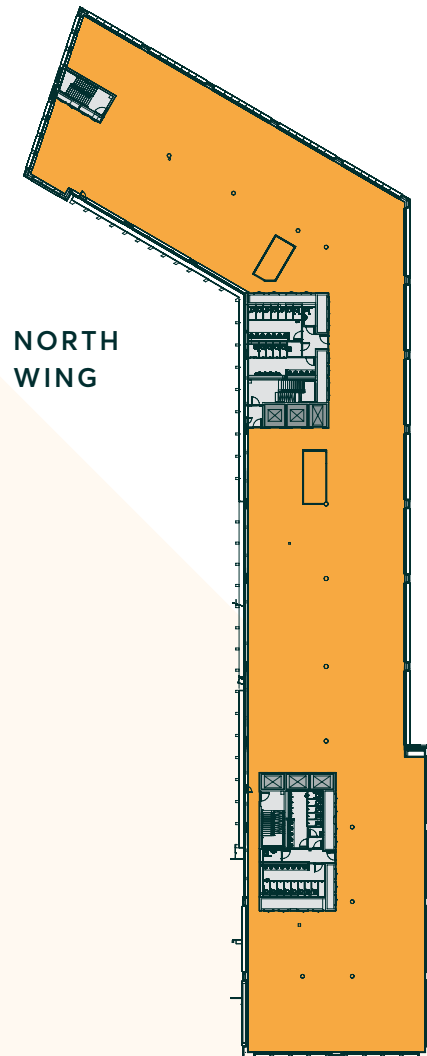

FOURTH FLOOR – 56,865 SQ FT / 5,297 SQ M

ACCOMMODATION

4TH FLOOR	SUITE	SQ FT	SQ M
North Wing		24,746	2,299
South Wing	1	6,071	564
	2	9,515	884
	3	14,972	1,391
	Lobby	1,561	145
Total South Wing		32,119	2,984
TOTAL AVAILABLE OFFICE		56,865	5,283

- North Wing ■
- South suite 1 ■
- South suite 2 ■
- South suite 3 ■
- Shared lobby ■
- Core ■

SHAFTESBURY ROAD

Floorplans not to scale.
For indicative purposes only.